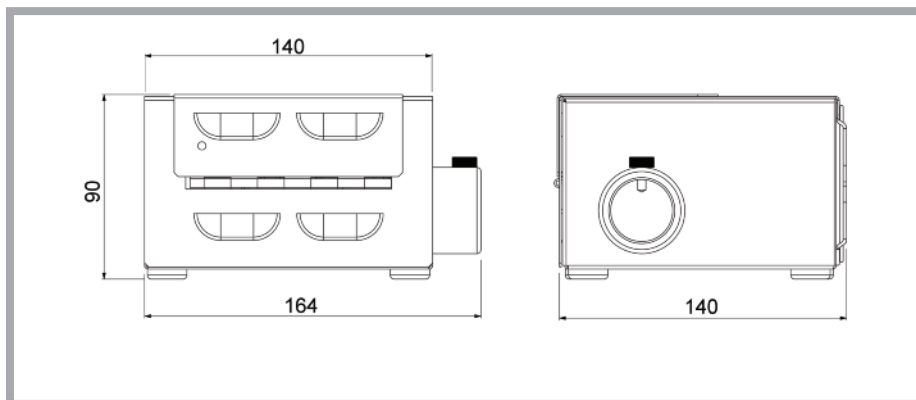

Ixion Tungsten Halogen Light Source

A very compact tungsten halogen light source, the Ixion is suitable for use with either glass or polymer fibre.

Powered by an external 12VDC power supply unit, the Ixion can be used in countries with either 240VAC or 120VAC mains electrical supplies.

The Ixion features very low noise and heat output and is available with a choice of five lamp sizes - 35W, 42W, 50W, 75W or 100W.

Description	35W	42W	50W	75W	100W
Port connector size	30mm diameter	30mm diameter	30mm diameter	30mm diameter	30mm diameter
Fibre type	Glass/Polymer	Glass/Polymer	Glass/Polymer	Glass/Polymer	Glass/Polymer
Supply voltage	120/240 VAC 50/60 Hz	120/240 VAC 50/60 Hz	120/240 VAC 50/60 Hz	120/240 VAC 50/60 Hz	120/240 VAC 50/60Hz
Lamp power	35W	42W	50W	75W	100W
Input power @ 240VAC	33.6VA	40.8VA	69.6VA	91.2VA	127.2VA
Start up current @ 240VAC	0.149A	0.172A	0.31A	0.49A	0.73A
Running current @ 240VAC	0.14A	0.17A	0.29A	0.38A	0.53A
Min. ambient temperature	-20°C	-20°C	-20°C	-20°C	-20°C
Max. ambient temperature	40°C	40°C	40°C	40°C	40°C
Thermal protection	Thermal switch	Thermal switch	Thermal switch	Thermal switch	Thermal switch
Fan fuse	0.5A	0.5A	0.5A	0.5A	0.5A
Power cord	External power supply	External power supply	External power supply	External power supply	External power supply
Fan type	Papst 8412NGLE (12V)	Papst 8412NGLE (12V)	Papst 8412NGLE (12V)	Papst 8412NGLE (12V)	Papst 8412NGLE (12V)
Lamp type	MR16	MR16	MR16	MR16	MR16
Lamp model	FMT	Philips 13861	EXT	EYF	Osram 64637 GZ6.35
Lamp colour temperature	2950K	2900K	3000K	3000K	3000K
Acoustic rating	31.0 dB(A)	31.0 dB(A)	31.0 dB(A)	31.0 dB(A)	31.0 dB(A)
Operating environment	Indoor / dry	Indoor / dry	Indoor / dry	Indoor / dry	Indoor / dry
Protection rating	IP20	IP20	IP20	IP20	IP20
Material	Sheet steel	Sheet steel	Sheet steel	Sheet steel	Sheet steel
Colour	Black	Black	Black	Black	Black
Size	164x140x90mm	164x140x90mm	164x140x90mm	164x140x90mm	164x140x90mm
Weight	0.9kg	0.9kg	0.9kg	0.9kg	0.9kg

For current specification part numbers, please see the light source configuration tool on our website.